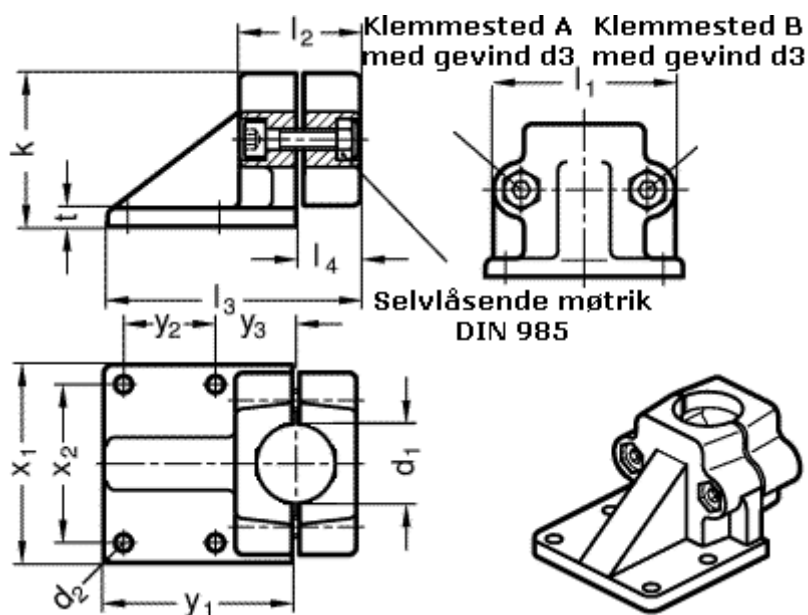

Article number: 20166B202SW

Description: Off-set baseplate clamps GN166-B20-2-SW
GN166

Measures

d1 = B20	t = 7
d2 = 7	x1 = 75
d3 = M 8	x2 = 60
k = 58	y1 = 72
l1 = 69	y2 = 35
l2 = 46	y3 = 30
l3 = 96	
l4 = 23	